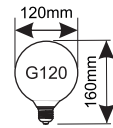

81.174/...

G120

18W

Ref.

81.174/BLANCA

81.174/CAL

81.174/DIA

Lumens

1700lm

1700lm

1700lm

Luz

4000K

3000K

6500K