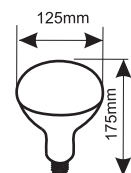

12.635/250W

250W

Ref.

12.635/250W Roja (calor)

Luz