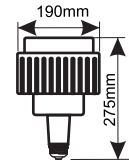

3000°K Cálida   4000°K Blanca   6500°K Día

81.796/100/DIA

100W

Ref.

81.796/100/DIA

Lumens

10000lm   6500K