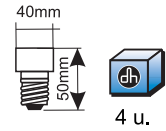

»BOMBILLAS LED T38, T40, C33 Y PL 230VAC

3000°K Cálida 4000°K Blanca 6500°K Día

81.143/9/...
T40 **9W**

Ref.
81.143/9/CAL

Lumens **900lm**
Luz **3200K**

81.107/...
T38 **9W**

Ref.
81.107/CAL
81.107/DIA

Lumens **930lm**
960lm
Luz **3200K**
6500K