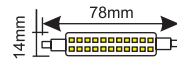

»BOMBILLAS LED LINEALES R7S 230VAC

3000°K
Cálida
4000°K
Blanca
6500°K
Día

81.576/...

5W 
78mm

| Ref. | Lumens | Luz |
|------------|--------|-------|
| 81.576/CAL | 550lm | 3200K |
| 81.576/DIA | 560lm | 6500K |