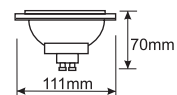

12W

Ref.

81.553/CAL
81.553/DIA

Lumens

900lm
1000lm

Luz

3000K
6500K

BOMBILLAS LED