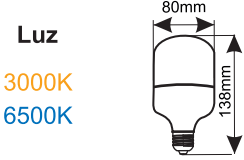

81.795/N/20/...

T80 20W

Ref.

81.795/N/20/CAL
81.795/N/20/DIA

Lumens

1800lm   3000K
1800lm   6500K