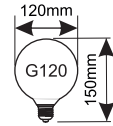

81.175/24/...

G120

24W

Ref.

81.175/24/CAL

81.175/24/DIA

Lumens

2500lm

3000lm

Luz

3000K

6500K