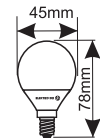

FULL GLASS

81.135/C/...

Ref.

Lumens

Luz

G45

4W

81.135/C/BLANCA 470lm
81.135/C/CAL 470lm
81.135/C/DIA 470lm

4000K
2700K
6500K