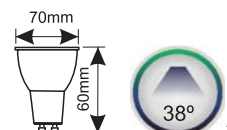

Ref.

81.235/CAL
81.235/DIA

Lumens

650lm
650lm

Luz

3200K
6500K

25.000h

BOMBILLAS LED