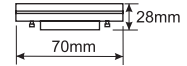

BOMBILLAS LED

» BOMBILLA GX53 / GU10 / FASTON

12VDC Y 230VAC

25.000h 4 u.

3000°K Cálida 4000°K Blanca 6500°K Día

81.556/8/...

230VAC

7W

Ref.

81.556/8/CAL
81.556/8/DIA

Lumens

600lm
600lm

Luz

3000K
6500K

12 VDC

81.553/12/...

12W

Ref.

81.553/12/CAL
81.553/12/DIA

Lumens

900lm
1000lm

Luz

3000K
6500K

230VAC

81.553/...

12W

Ref.

81.553/CAL
81.553/DIA

Lumens

900lm
1000lm

Luz

3000K
6500K