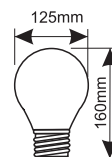

81.172/F/MIX

G125

1,4W

Ref.

81.172/F/MIX 2200K-8000K

Luz