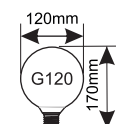

81.174/C/...

Ref.

Lumens

Luz

G120

10W

81.174/C/BLANCA 1310lm
81.174/C/DIA 1320lm

4000K
6500K