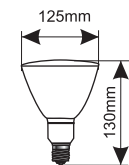

81.128/PAR38/...

18W

Ref.

81.128/PAR38/CAL

Lumens

1500lm

Luz

3200K