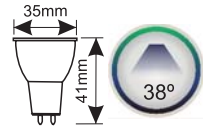

81.251/...

12
VDC

3W

MR11

Ref.

81.251/CAL
81.251/DIA

Lumens

200lm
200lm

Luz

3000K
6500K