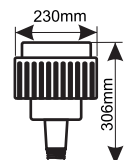

22000lm 6500K

ROSCA GRANDE E-40

BOMBILLAS LED

» BOMBILLAS LED ALTO VATAJE

230VAC

Disipador de calor

81.797/45/DIA

45W