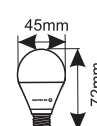

4000°K
Blanca

6500°K
Día

81.176/4/...
G45 **4W**

Ref.
81.176/4/CAL
81.176/4/DIA

Lumens Luz
470lm 2700K
470lm 6500K

81.177/4/...
G45 **4W**

Ref.
81.177/4/CAL
81.177/4/DIA

Lumens Luz
470lm 2700K
470lm 6500K