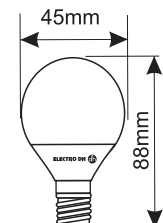

Ref.	Lumens	Luz
81.155/CAJA/BL	630lm	4000K
81.155/CAJA/CAL	630lm	3000K
81.155/CAJA/DIA	630lm	6500K

50 u. indivisible