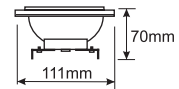

230VAC

81.553/...

12W

Ref.

81.553/CAL
81.553/DIA

Lumens

900lm
1000lm

Luz

3000K
6500K