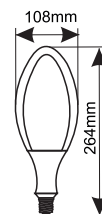

81.799/50/...

50W

Ref.

81.799/50/BL
81.799/50/DIA

Lumens

5500lm
5500lm

Luz

4000K
6500K