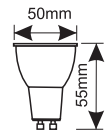

10 u.

81.230/CAJA/...