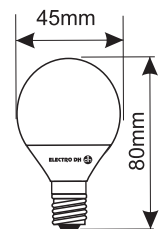

81.151/10/...

9W

Ref.	Lumens	Luz
81.151/10/BLANCA	880lm	4000K
81.151/10/CAL	860lm	3000K
81.151/10/DIA	900lm	6200K