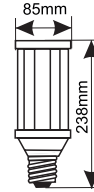

Ref.

81.797/45/DIA

Lumens

6750lm

Luz

6500K

81.797/55/DIA

55W