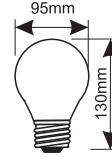

BOMBILLAS LED

»BOMBILLAS FANTASIA G95-G125

230VAC

3200°K
Cálida

4000°K
Blanca

6500°K
Día

V
VERDE

81.171/3D/...

G95

4W

Ref.

81.171/3D/V

Luz

VERDE

81.172/3D/...

G125

4W

Ref.

81.172/3D/V

Luz

VERDE

3D
EFECTO

81.171/F/...

G95

1,4W

Ref.

81.171/F/CAL

Luz

2200K

81.171/F/DIA

8000K

81.172/F/...

G125

1,4W

Ref.

81.172/F/CAL

Luz

2200K

81.172/F/DIA

8000K

RGB
MULTICOLOR

81.171/F/RGB/...

G95

1,4W

Ref.

81.171/F/RGB/F RGB

Luz

81.171/F/RGB/V RGB

81.172/F/RGB/...

G125

1,4W

Ref.

81.172/F/RGB/F RGB

Luz

MIX
CAL Y DIA

81.171/F/MIX

G95

1,4W

Ref.

81.171/F/MIX 2200K-8000K

Luz

81.172/F/MIX

G125

1,4W

Ref.

81.172/F/MIX 2200K-8000K

Luz

* F= Luz fija; V= Luz variable; Mix= Luz CAL + DÍA