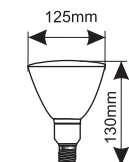

81.128/PAR38/V

18W

Ref.

81.128/PAR38/V

Lumens

1400lm

Luz