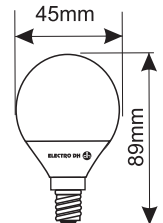

Ref.	Lumens	Luz
81.153/CAJA/BL	630lm	4000K
81.153/CAJA/CAL	630lm	3000K
81.153/CAJA/DIA	630lm	6500K

50 u. indivisible