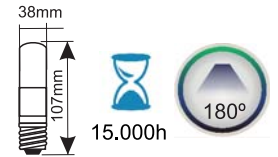

»BOMBILLAS LED T38, T40, C33 Y PL 230VAC

3000°K Cálida 4000°K Blanca 6500°K Día

81.143/9/...
T40 **9W**

Ref.
81.143/9/CAL

Lumens **900lm**
Luz **3200K**

81.107/...
T38 **9W**

Ref.
81.107/CAL
81.107/DIA

Lumens **930lm**
960lm
Luz **3200K**
6500K