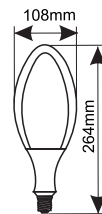

81.799/40/5K

40W

Ref.

81.799/40/5K

Lumens

4500lm

Luz

5000K