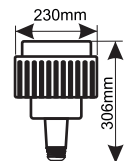

81.796/120/DIA

120W

Ref.

81.796/120/DIA

Lumens

14000lm   6500K