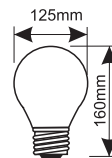

81.172/F/RGB/...

G125

1,4W

Ref.

81.172/F/RGB/F RGB

Luz

MIX
CAL Y DIA

81.171/F/MIX

G95

1,4W

Ref.

81.171/F/MIX 2200K-8000K

Luz