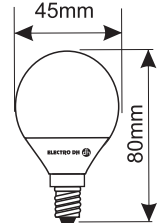

Ref.	Lumens	Luz
81.138/CAJA/BL	470lm	4000K
81.138/CAJA/CAL	470lm	3000K
81.138/CAJA/DIA	470lm	6500K

50 u. indivisible