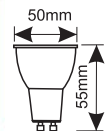

Ref.

81.225/BLANCA
81.225/CAL
81.225/DIA

Lumens

400lm
400lm
400lm

Luz

4000K
3000K
6500K

2PCS

5 u.