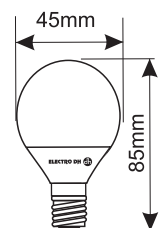

81.150/10/...

9W

Ref.	Lumens	Luz
81.150/10/BLANCA	880lm	4000K
81.150/10/CAL	860lm	3000K
81.150/10/DIA	900lm	6200K