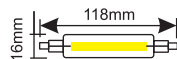

81.578/12/...

12W
118mm

Ref.	Lumens	Luz
81.578/12/CAL	1400lm	3200K
81.578/12/DIA	1400lm	6500K