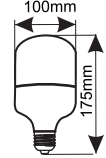

81.795/N/30/...

T100 30W

Ref.

81.795/N/30/CAL
81.795/N/30/DIA

Lumens

2700lm   3000K
2700lm   6500K