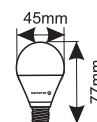

4000°K
Blanca

6500°K
Día

81.176/4/...
G45 **4W**

Ref.
81.176/4/CAL
81.176/4/DIA

Lumens Luz
470lm 2700K
470lm 6500K

81.177/4/...
G45 **4W**

Ref.
81.177/4/CAL
81.177/4/DIA

Lumens Luz
470lm 2700K
470lm 6500K