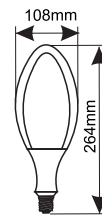

Especial alumbrado público

81.799/40/DIA

40W

Ref.

81.799/40/DIA

Lumens

4500lm

Luz

6500K