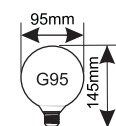

G95

9W

81.173/C/BLANCA 1000lm
81.173/C/DIA 1020lm

4000K
6500K

81.174/C/...

Ref.

Lumens

Luz