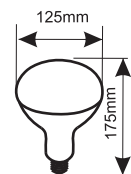

12.635/150W

150W

Ref.

12.635/150W Roja (calor)

Luz

1 u.

12.635/250W

250W