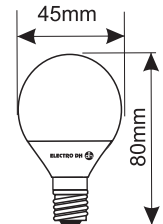

Ref.	Lumens	Luz
81.139/CAJA/BL	470lm	4000K
81.139/CAJA/CAL	470lm	3000K
81.139/CAJA/DIA	470lm	6500K

50 u. indivisible