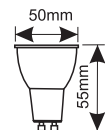

50 u.
indivisible

Cantidad mínima 50 unidades