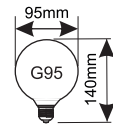

81.173/...

G95

12W

Ref.

81.173/BLANCA

81.173/CAL

81.173/DIA

Lumens

1200lm

1200lm

1200lm

Luz

4000K

3000K

6500K